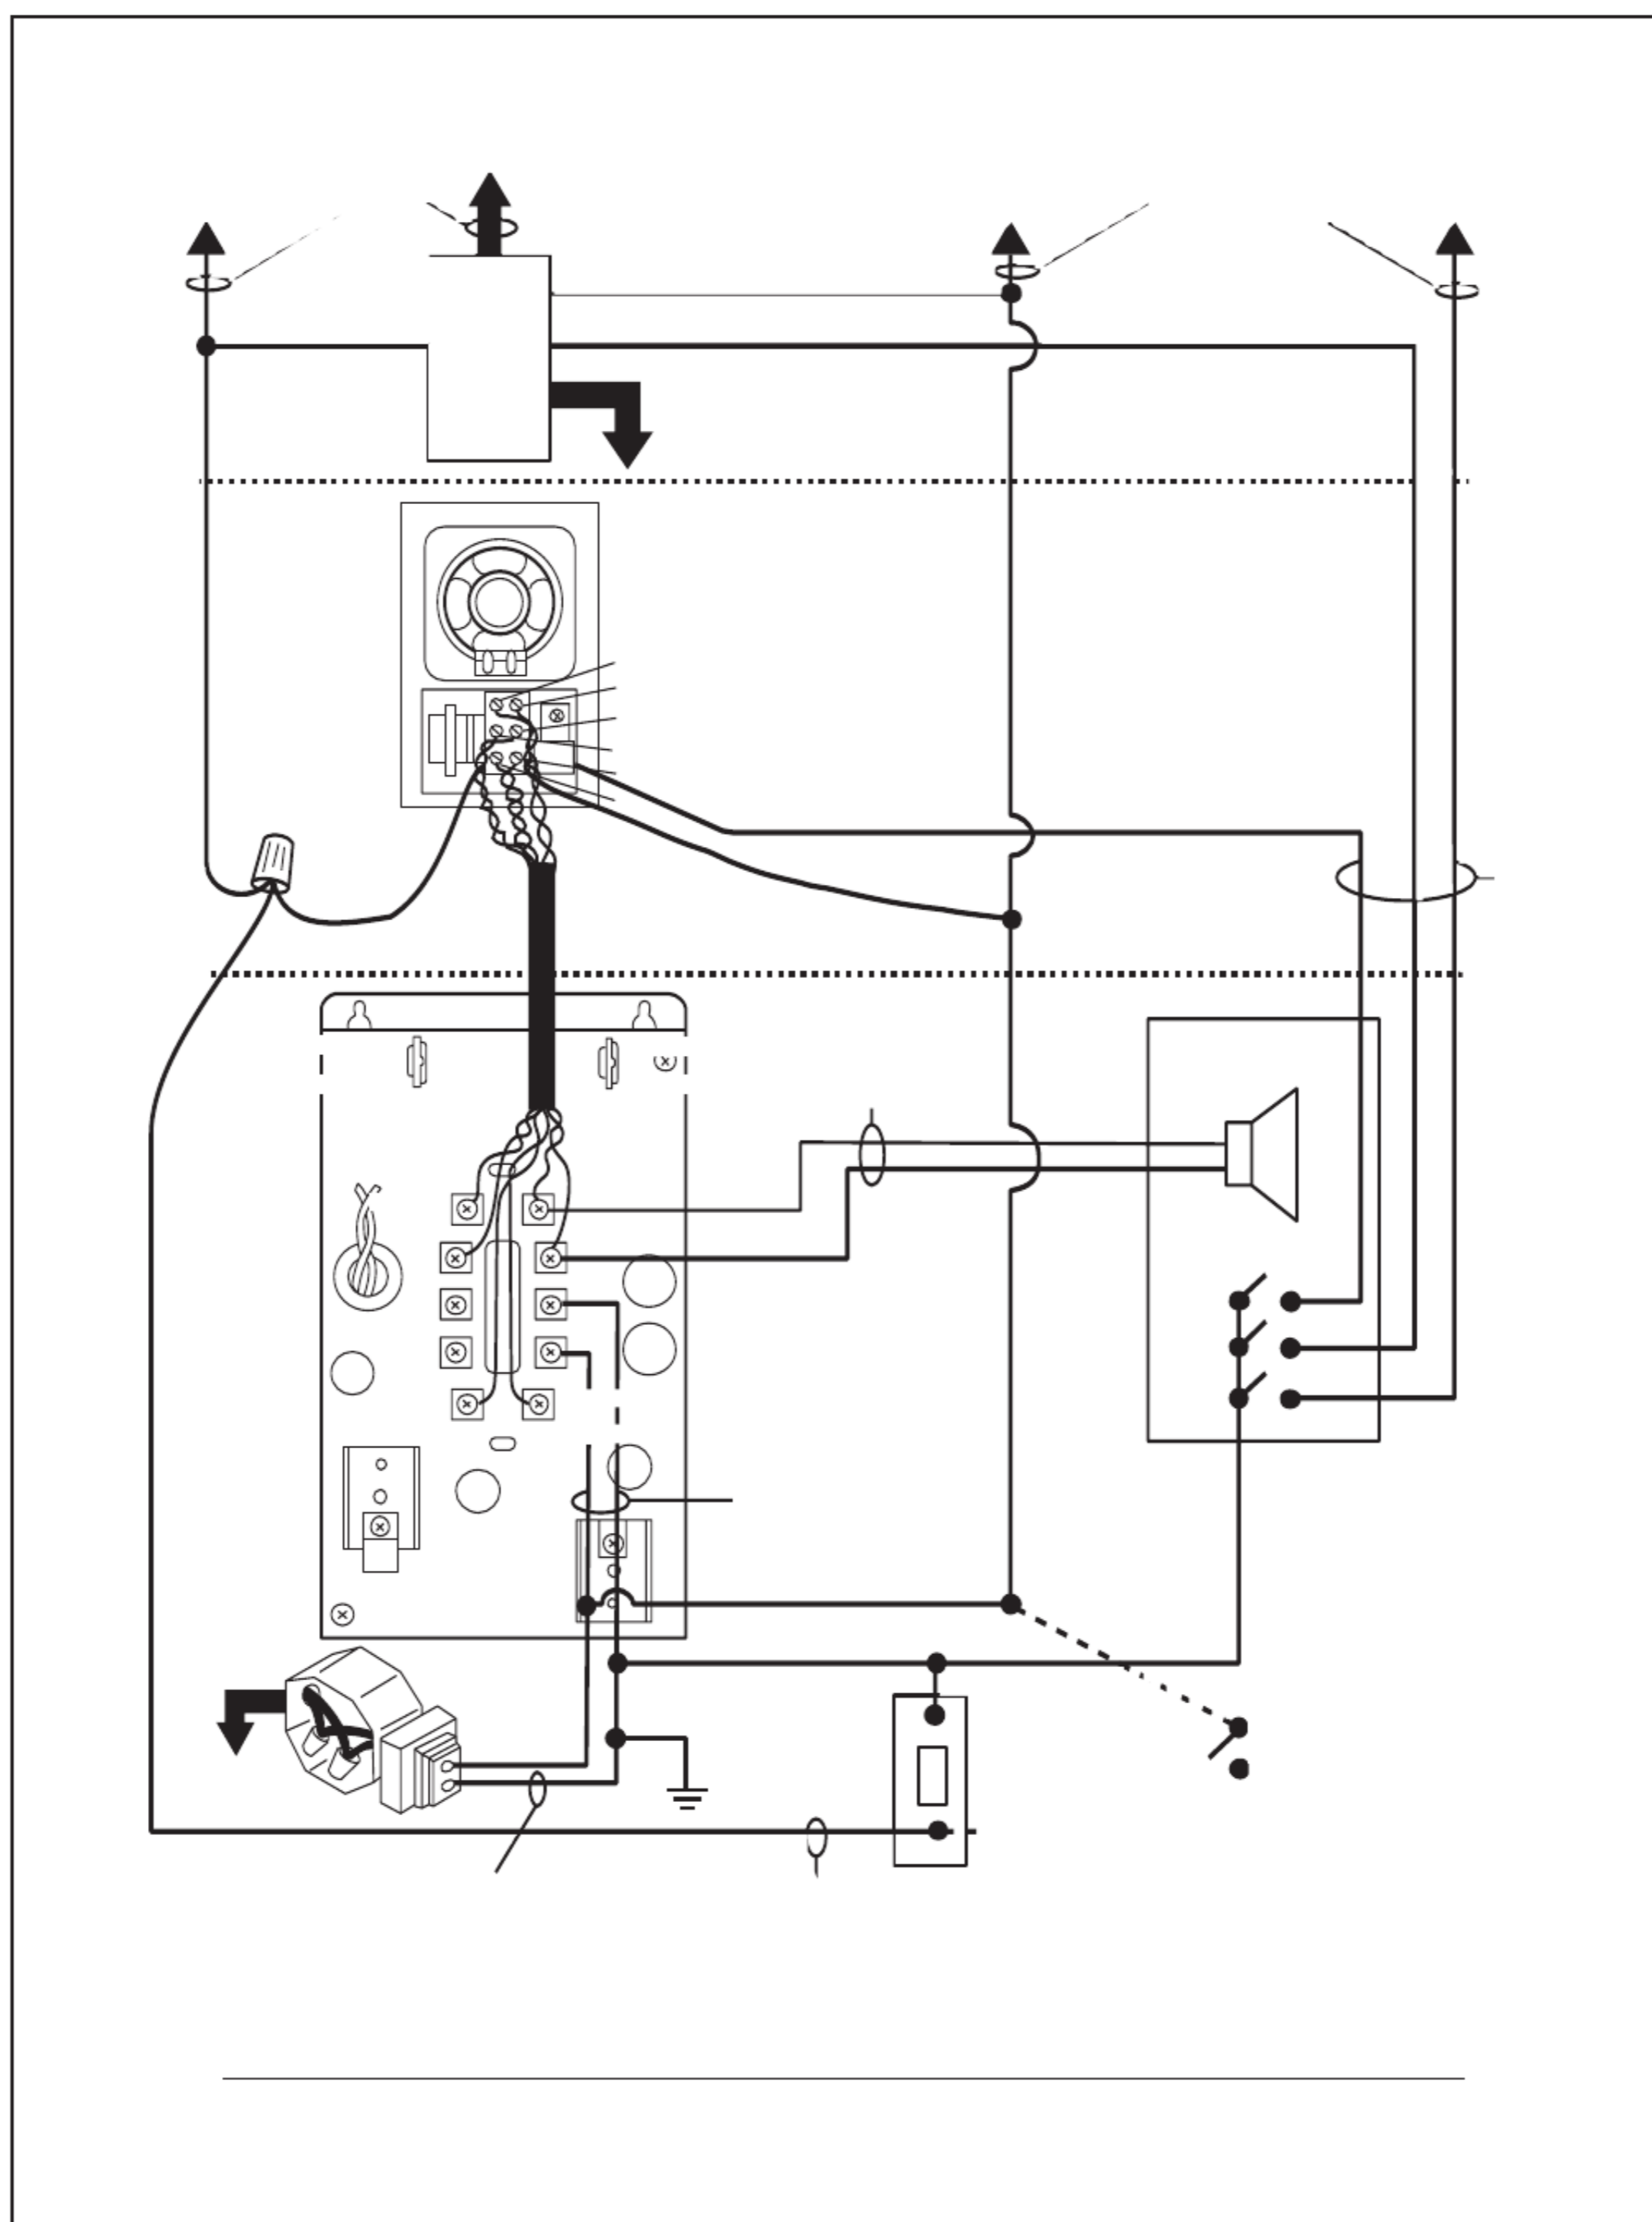

DOWNLOAD

[Nitone Intercom Systems Manual](#)

[Nitone Intercom Systems Manual](#)

DOWNLOAD

Use NuTone IW-2, 22 ga. twisted pair for connecting: • Door speakers to master • Remote controls to ... Nutone IMA-4006 Intercom System Replacement Parts A ...

nutone intercom system manual

nutone intercom system manual, nutone im-3303 intercom system manual

SERVICE MANUAL NUTONE MODEL IM-303 3-WIRE Built-in Centralized Radio/Intercom System 117 3 pd oH Lord 1 Nulone Housing Products MADISON ... 7 hours ago — ... Wiring Diagram - Nutone Intercom Systems Wiring Diagram - Volvo ... F 15f15truck Service Shop Repair Manual Set Oem W Wiring Diagram Page 1 INSTALLATION INSTRUCTIONS RADIO-INTERCOM SYSTEM MODEL: IMA-3303 Series Master Station This booklet contains information for installing the Vintage 1960s Nutone Solid State Music Intercom System Operating Instruction Manual For Models 2090-B and 2091-B FM/AM. 12 pages of instructions. Nutone also specializes in intercom systems paddle fans, built in electric ... the user manual NuTone LA107WH to your computer and keep it in your files.